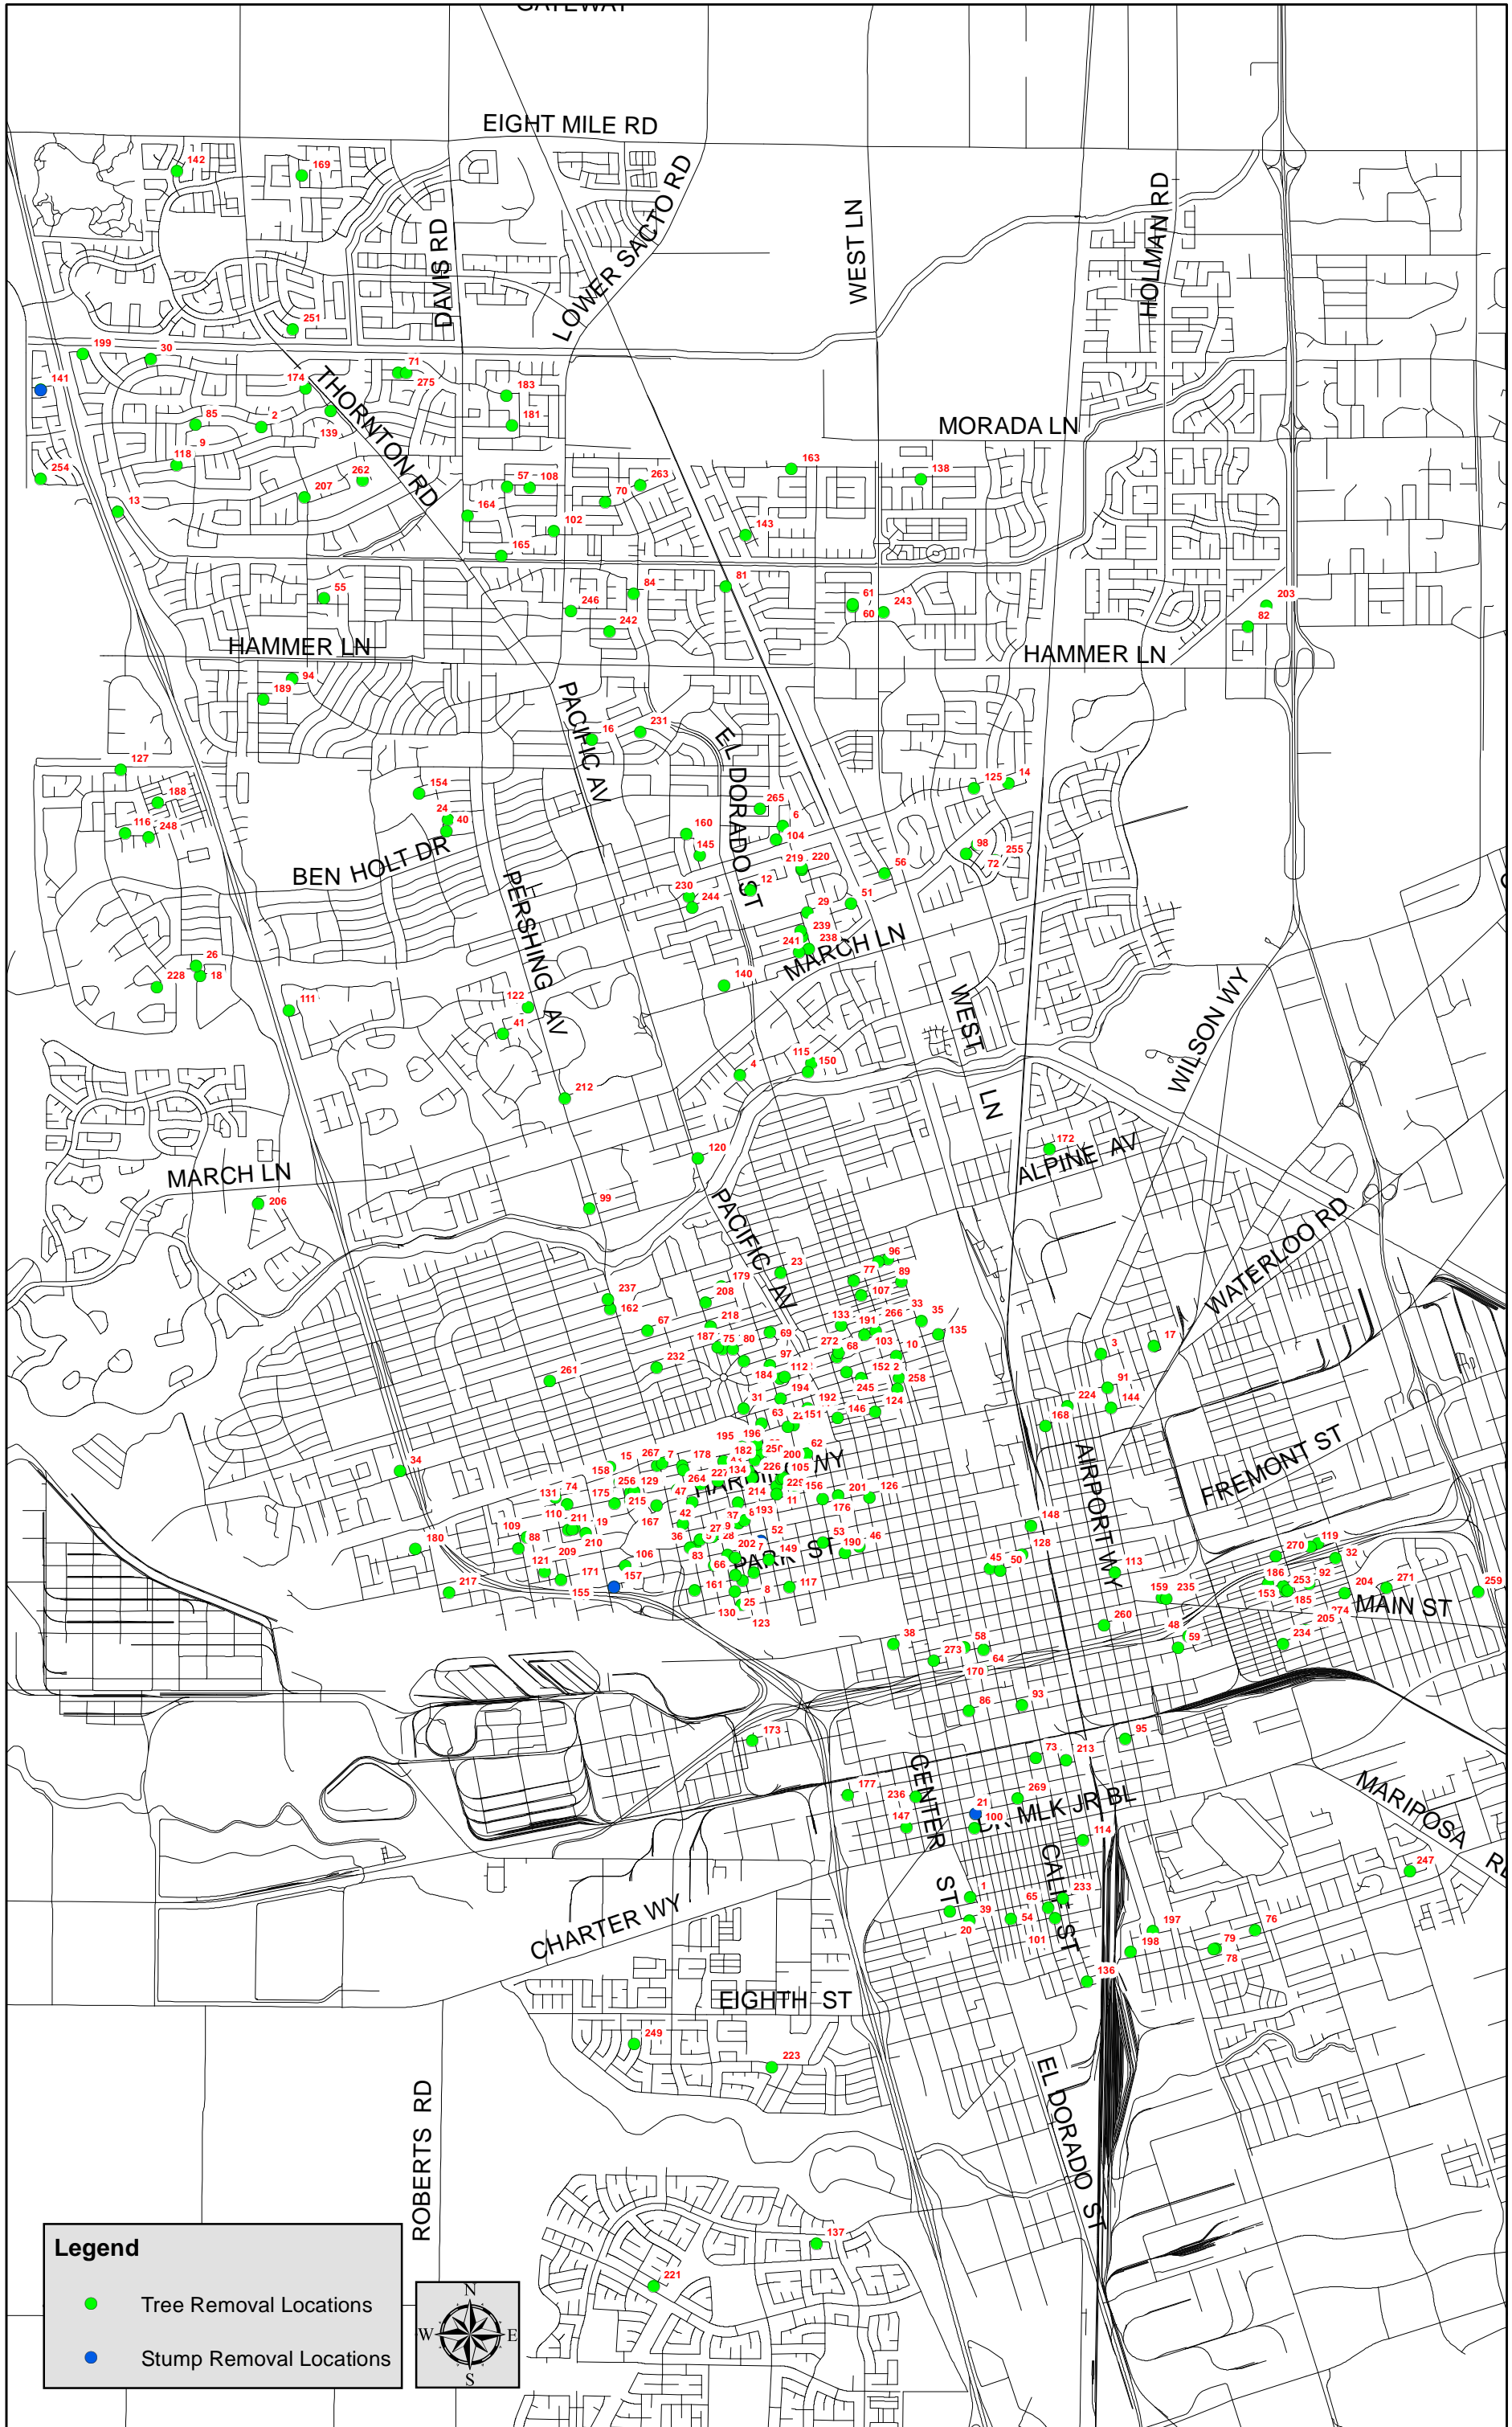

Citywide Tree Removal and Stump Grind, Project No. WD22053

Legend

- Tree Removal Locations
- Stump Removal Locations